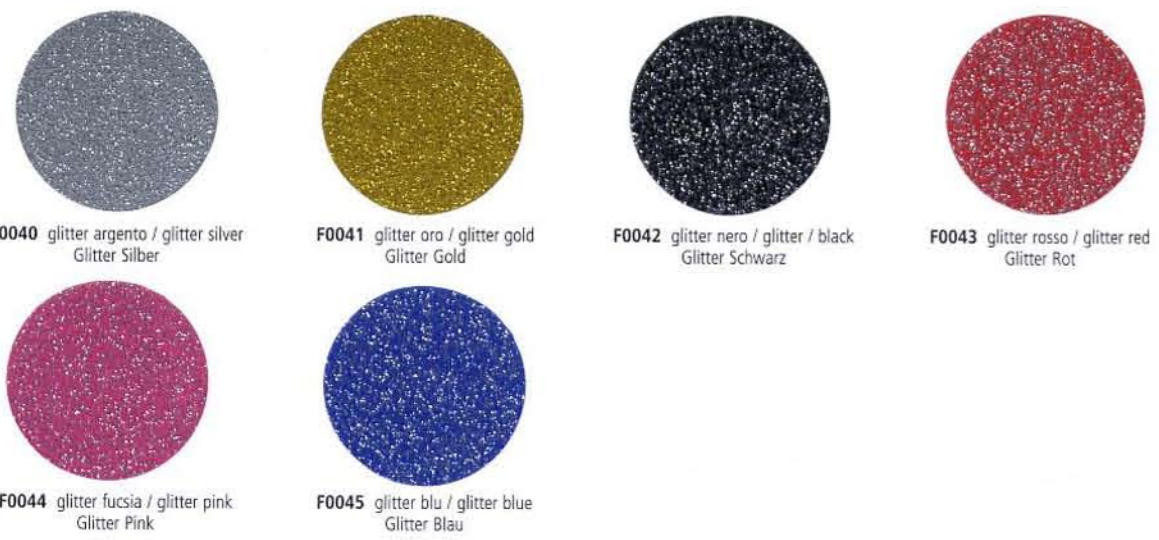

MODA GLITTER

Stacco a freddo - Cold Peel - Kalt Abziehen